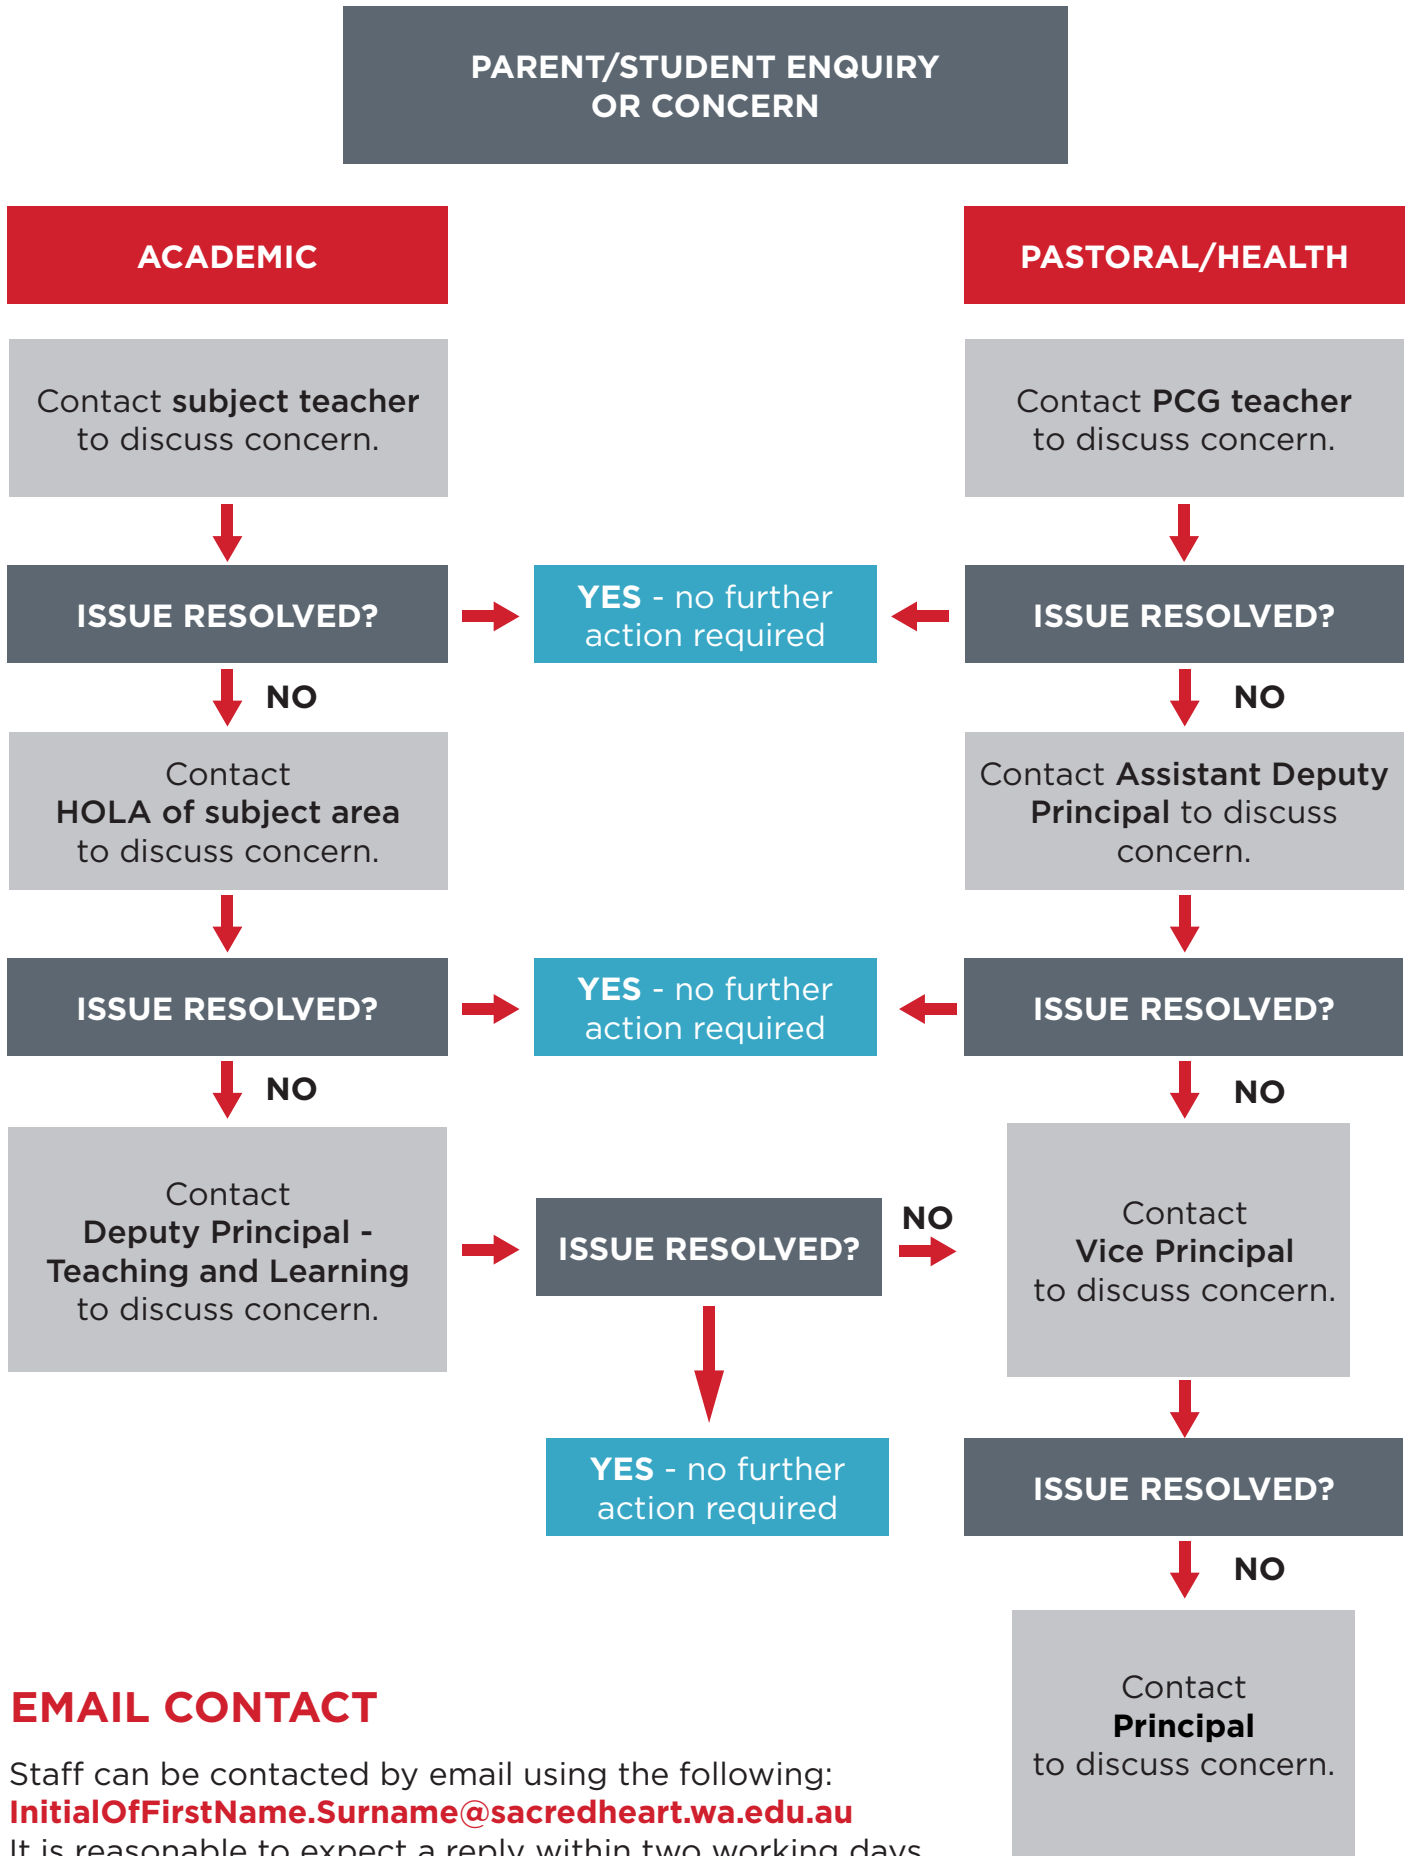

COMMUNICATION AND CONTACT

EMAIL CONTACT

Staff can be contacted by email using the following:
InitialOfFirstName.Surname@sacredheart.wa.edu.au
It is reasonable to expect a reply within two working days.